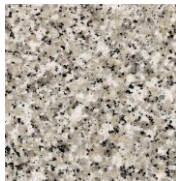

FLOORS

Condos and Lofts interior

(living room, kitchen/dinning, bathrooms, bedrooms)

DALTILE Koncrete Light Gray 60 x 60 cm (23.6 x 23.6 in).

Terrace

INTERCERAMIC Amazonia Bahia Grey 19.5 x 119 cm (7.6 x 46.8 in).
rectangular.

WALL TILE

Kitchen

DALTILE Rittenhouse Square Artic White 7.6 x 15.2 cm (2.99 x 5.98 in)
rectangular.

Bathroom

INTERCERAMIC Urban New York 60 x 120 cm (23.6 x 47.2 in) rectangular.

Bathroom

DALTILE Kalei retro Blue 37 x 37 cm (14.6 x 14.6 in)

COUNTERTOPS

Kitchen

Polished granite countertop for kitchen and center island.

Bathroom

Polished Marbel countertop Gray Santo Tomas.

KITCHEN APPLIANCES

TEKA 4 element glass ceramic cooktop with touch control.

WHIRPOOL Stainless Hood.
OPTION 1

AVERA Stainless Hood.
OPTION 2

TEKA Stainless Steel One Kitchen sink.

MOEN Chrome One – Handle High Arc Pulldown kitchen faucet.

LAUNDRY ACCESSORIES

Washing site with water pool 71x65 cm (27.95x65.59 in).